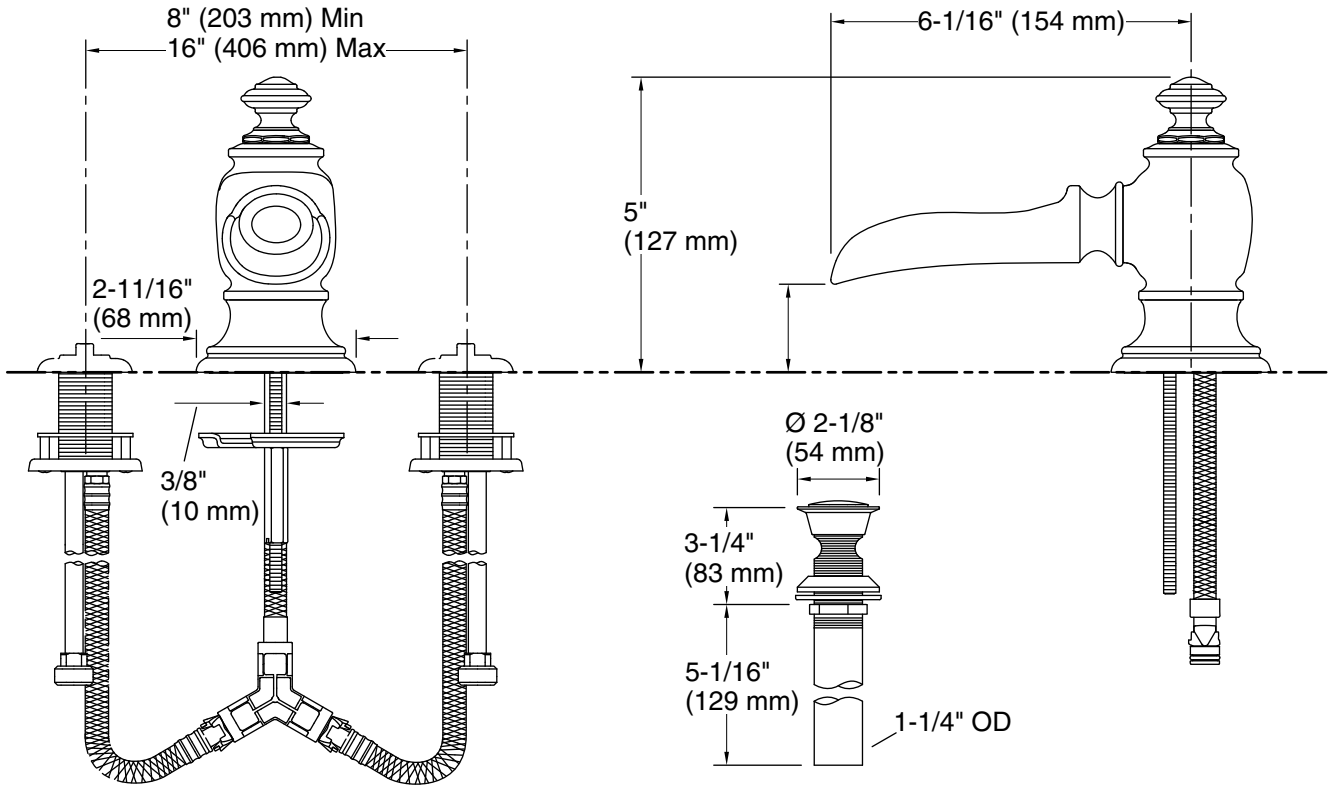

### Technical Information

All product dimensions are nominal.

#### Spout:

Spout reach: 6-1/16" (154 mm)